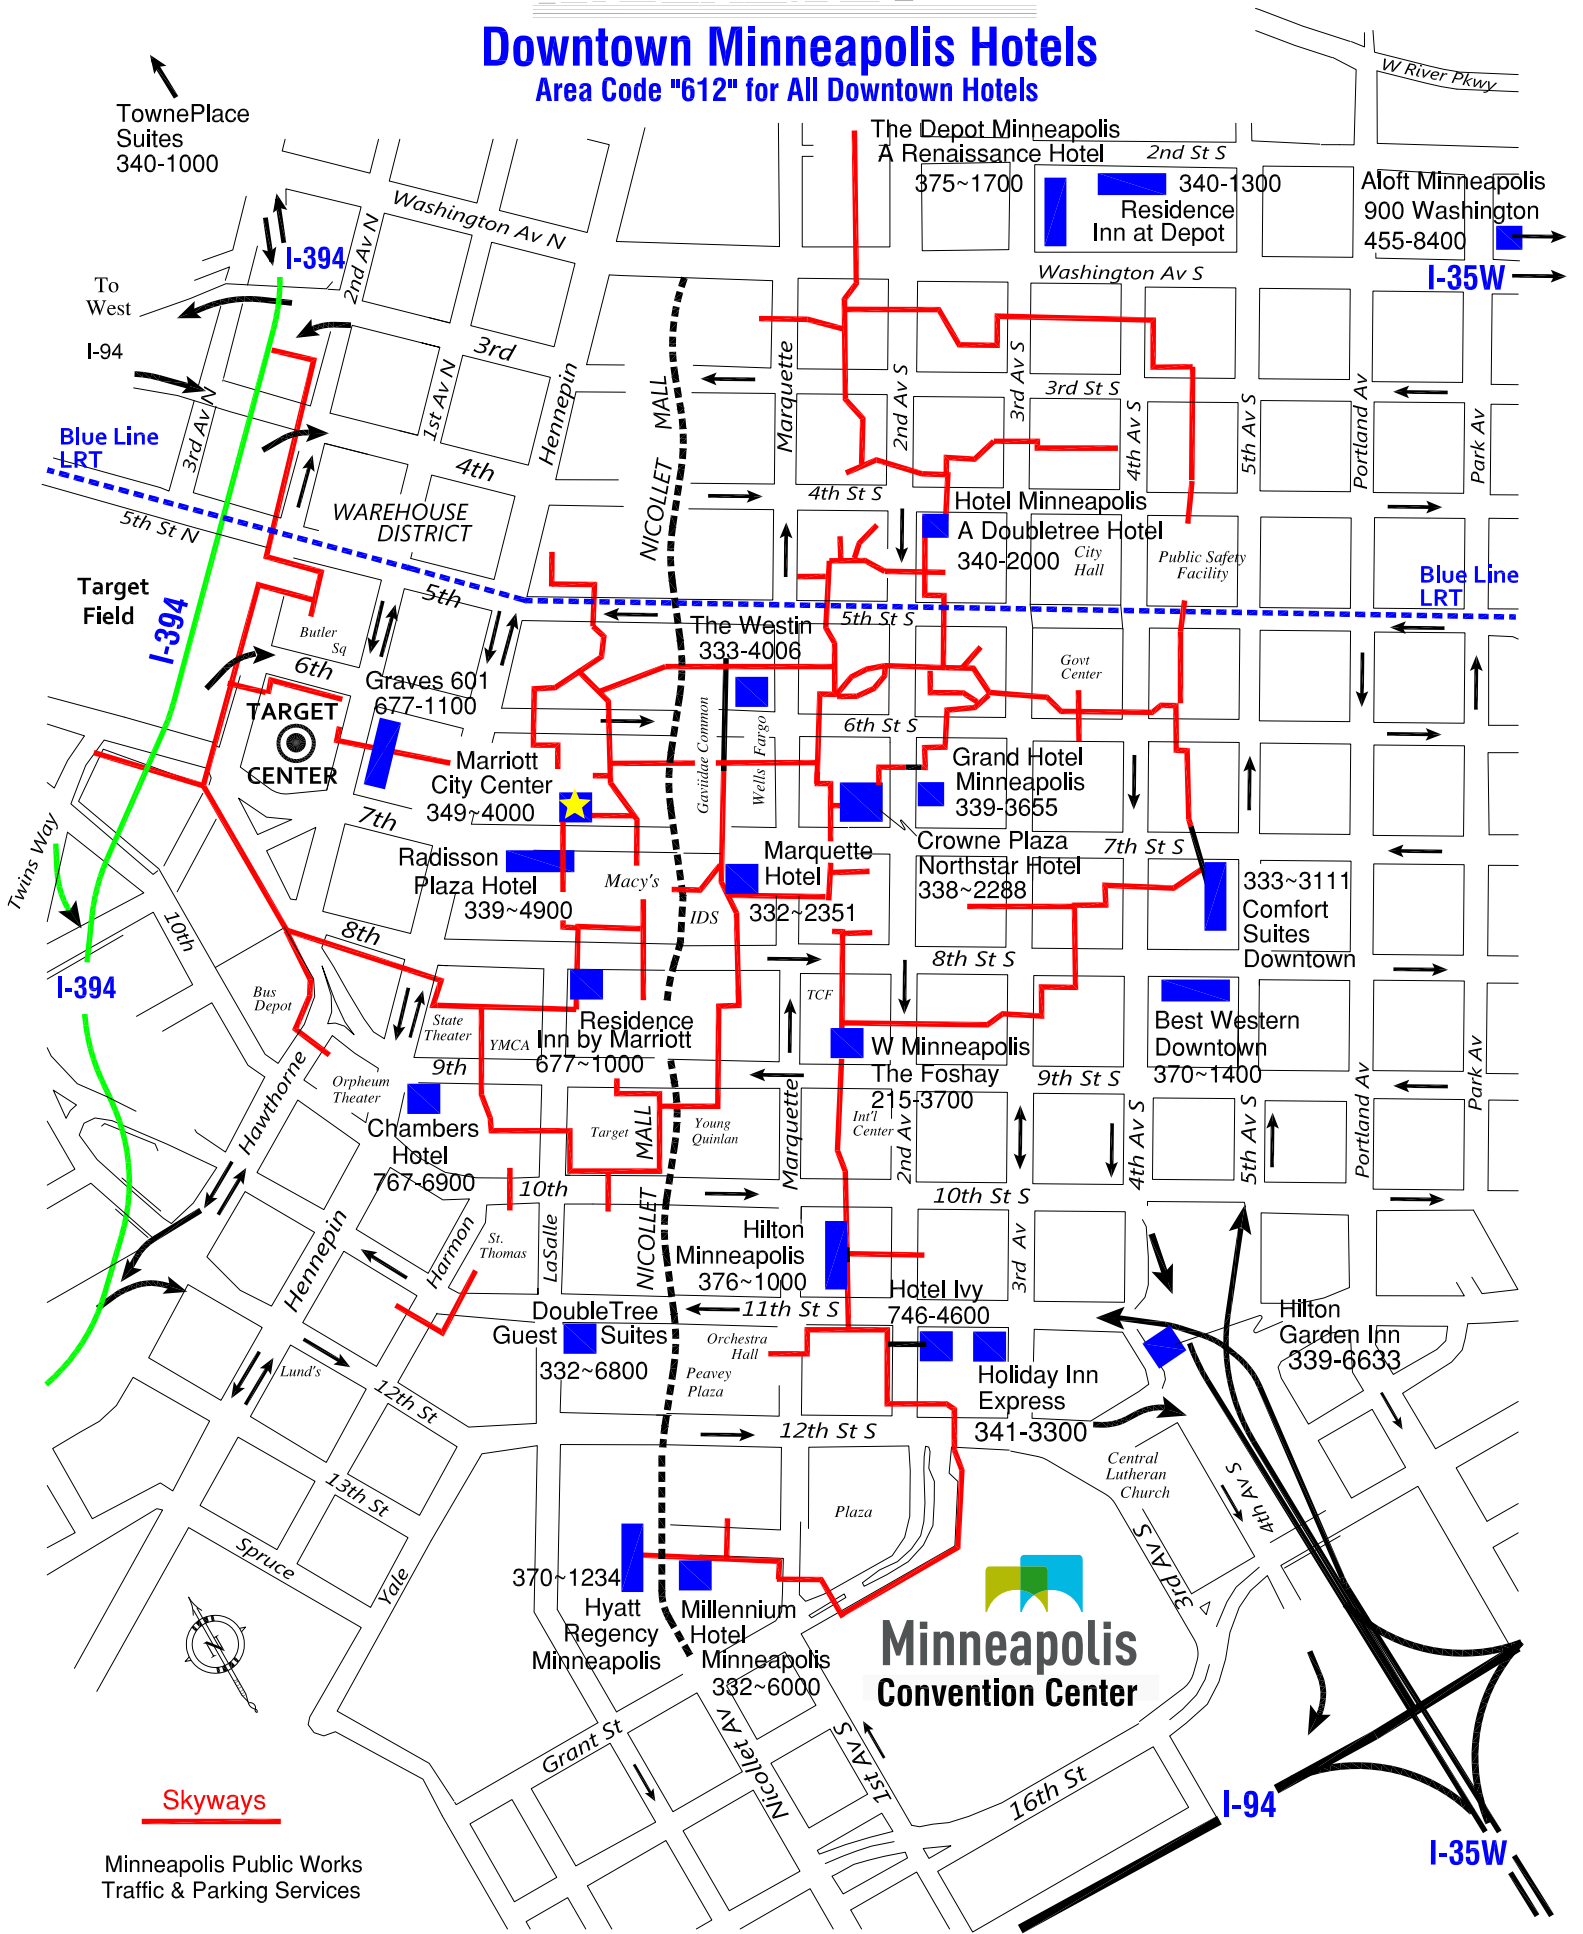

# Downtown Minneapolis Hotels

Area Code "612" for All Downtown Hotels

**Skyways**

Minneapolis Public Works  
Traffic & Parking Services

**Minneapolis  
Convention Center**

The Depot Minneapolis  
A Renaissance Hotel  
375-1700

Aloft Minneapolis  
900 Washington  
455-8400

Hotel Minneapolis  
A Doubletree Hotel  
340-2000

Marriott  
City Center  
349-4000

Radisson  
Plaza Hotel  
339-4900

Residence  
Inn by Marriott  
677-1000

Chambers  
Hotel  
767-6900

DoubleTree  
Guest Suites  
332-6800

Hyatt  
Regency  
Minneapolis  
370-1234

Millennium  
Hotel  
Minneapolis  
332-6000

Hilton  
Minneapolis  
376-1000

Holiday Inn  
Express  
341-3300

Hilton  
Garden Inn  
339-6633

Blue Line  
LRT

Target  
Field  
CENTER

W River Pkwy

I-35W

Blue Line  
LRT

I-394

I-94

I-35W